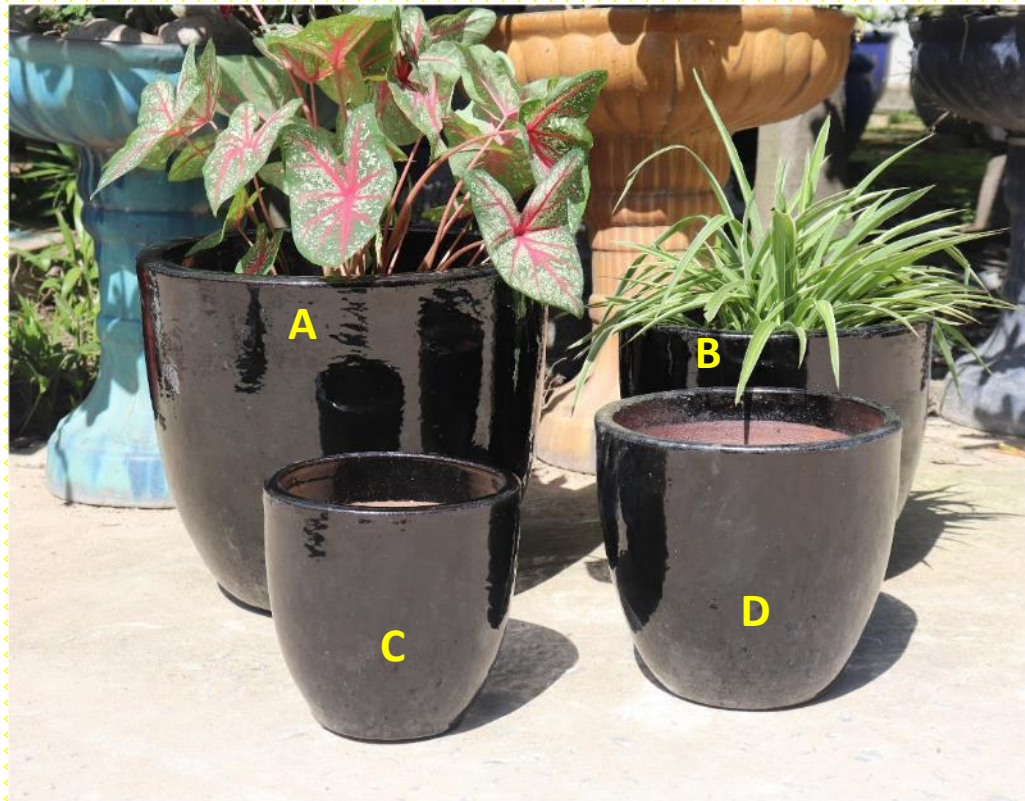

VIETNAM POT CO., LTD A Pottery Supplier From Vietnam

2025 Shiny Glazed Pottery Catalogue

Item #: VNP162

S/4 Glazed Ceramic Egg Planter

Product Dimensions:

- A: 21.75" Dia. x 19.50" Tall
- B: 18.25" Dia. x 15.75" Tall
- C: 14.25" Dia. x 12.75" Tall
- D: 9.00" Dia. x 8.75" Tall

Packing Details:

- 16 sets/ pallet;
- 20 pallets = 320 sets / 40' GP Cont.

Item #: VNP162

S/4 Glazed Ceramic Pot

Product Dimensions:

- A: 19.75" Dia. x 17.00" Tall
- B: 15.50" Dia. x 13.00" Tall
- C: 12.00" Dia. x 10.75" Tall
- D: 9.50" Dia. x 9.00" Tall