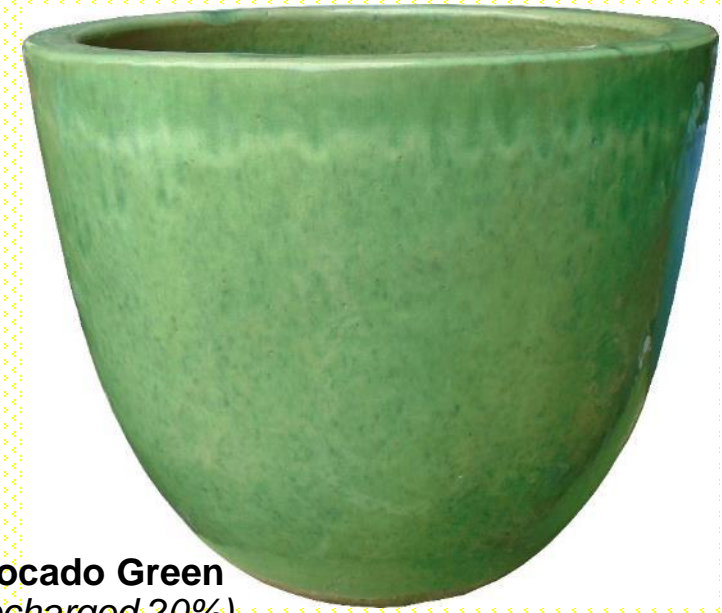

**Blue Jade Over
Brown
(Upcharged 10%)**

**Bronze Over
Running Blue
(Upcharged 15%)**

COLOR CHART FOR SHINY GLAZED POTTERY

Moss Green

Jade Green

Avocado Green
(Upcharged 20%)

Crackled Green

**Cream
Over
Green**
*(Upcharged
10%)*