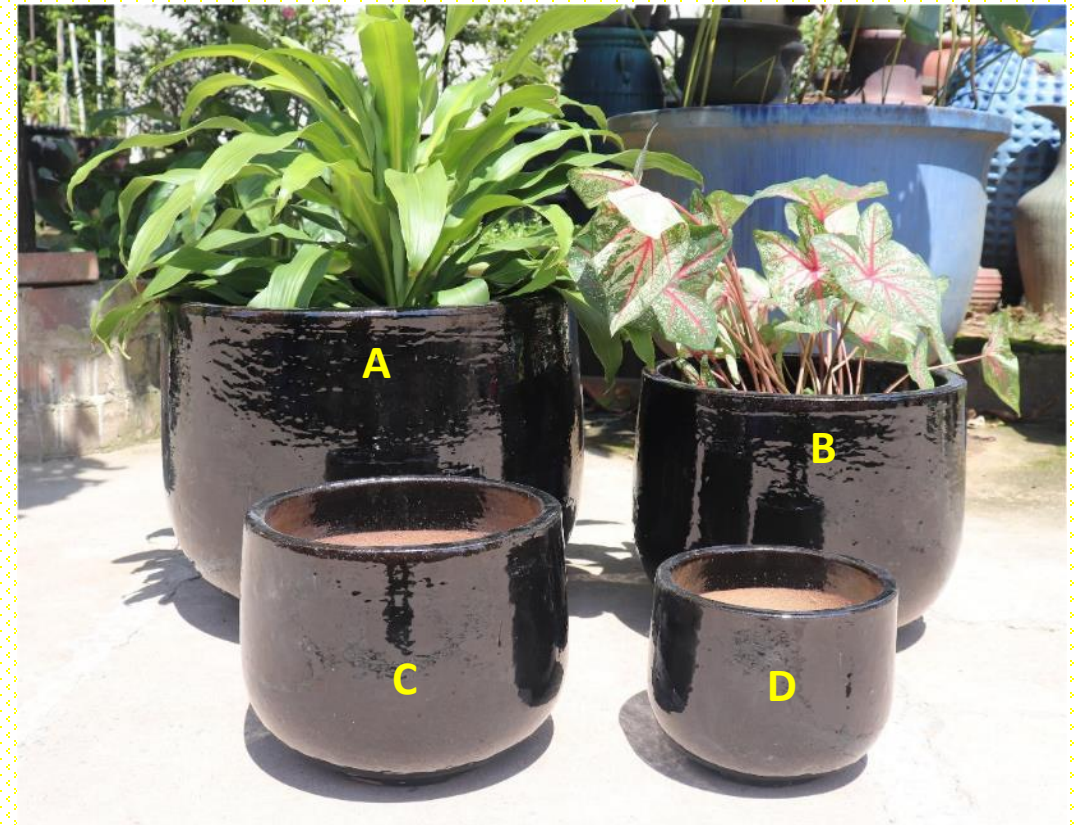

Color in photo: SHINY BLACK (upcharge 10%)
Please view attached [Color Chart](#) for more color selections