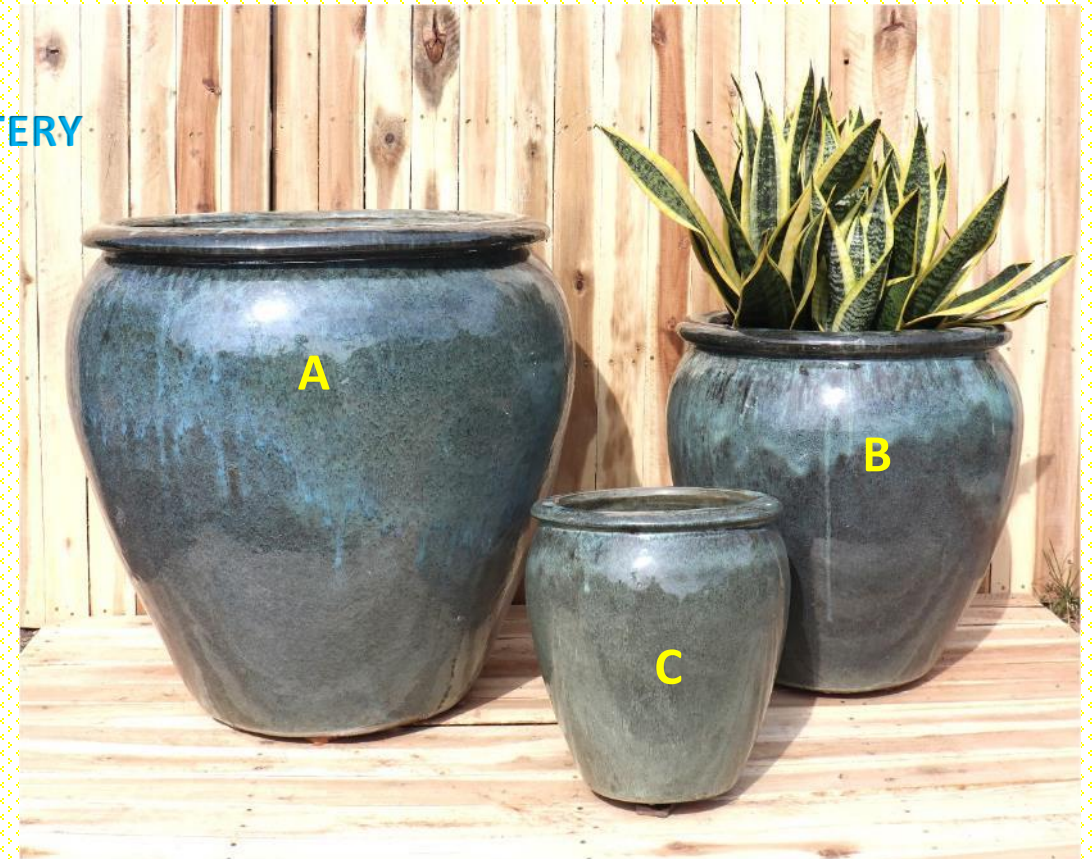

Color in photo: Moss Green

Please view attached [Color Chart](#) for more color selections